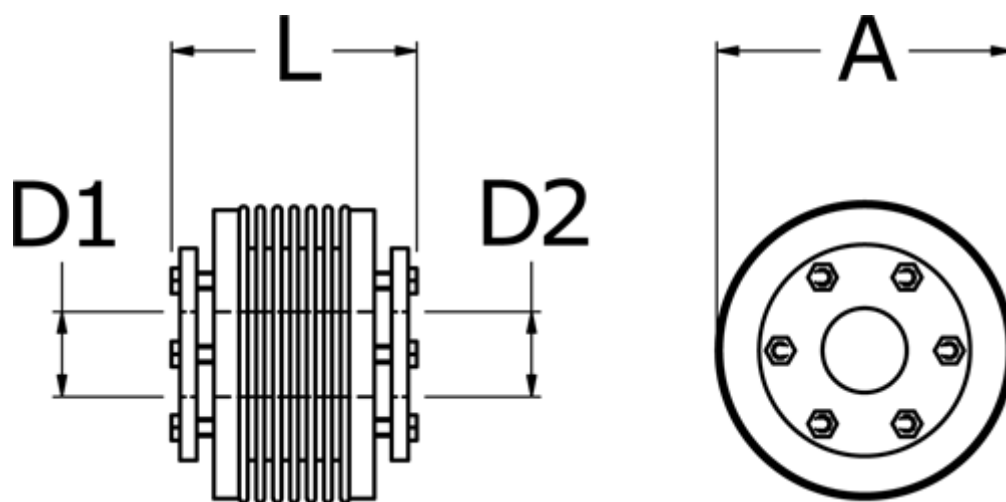

Data Sheet

Article number: 3330500300531618

Description: Bellow coupling type 5 size30
Length 53 mm, bore 16/18 mm

Measures

A	= 56
D1	= 16
D2	= 18
L	= 53
Nom. torque NM (Tkn)	= 30